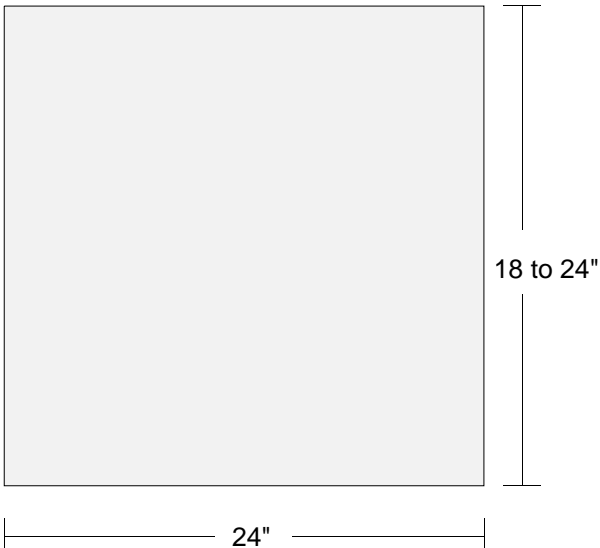

ADOPTEE SIGN FORM

Please fill in the blank sign below with the name you want on your sign.
Logos are not permitted on the sign.

Some things to keep in mind:

1. The number of letters will determine the size of the lettering. Signs are 24" wide X 18 to 24" tall.
All lettering is white.
2. The sign background is green.

Lettering: The sign will consist of 4 lines of 4" letters. Each line can have up to 9 characters and spaces. A space counts as one character. Fill out the chart below with the name the way you want it to appear on the sign.

Insert up to 9 characters (or spaces) per line.

	1	2	3	4	5	6	7	8	9
Line 1									
Line 2									
Line 3									
Line 4									